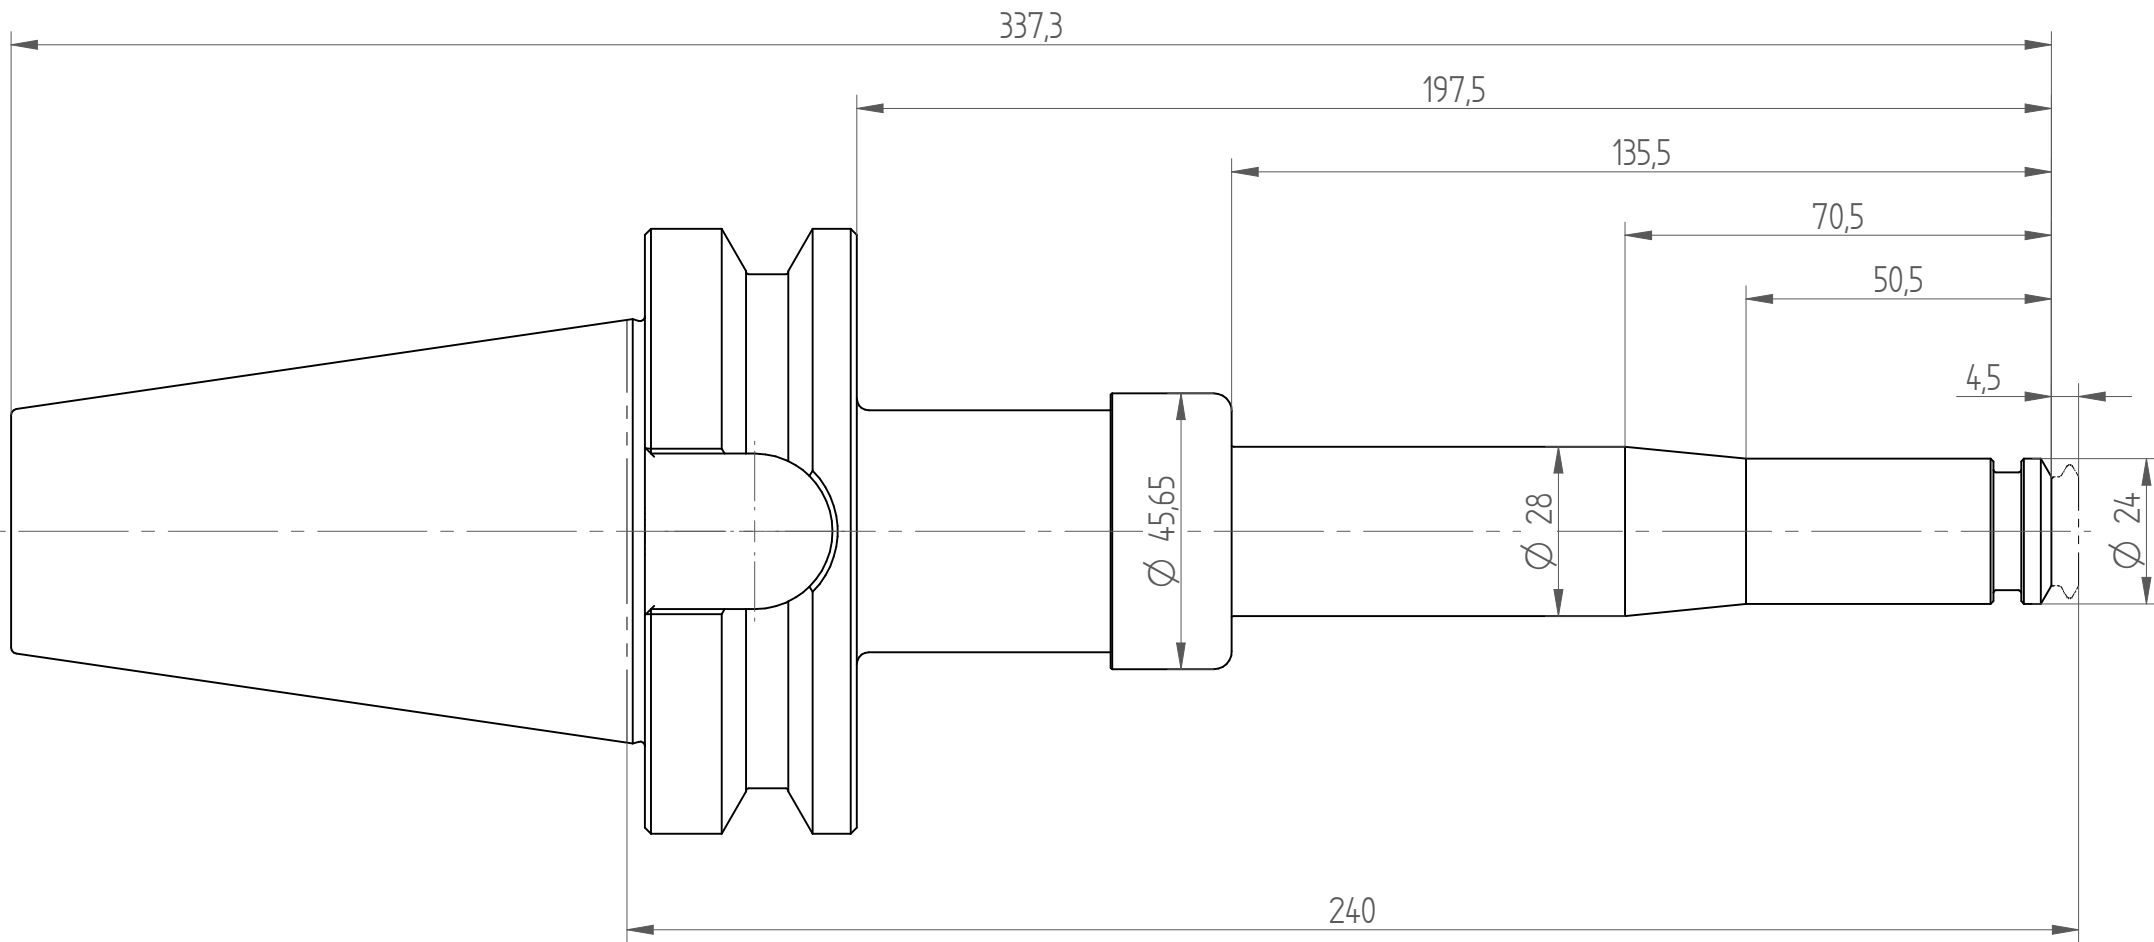

Swiss
Precision
Tools

REGO-FIX®

REGO-FIX AG
Obermattweg 60
4456 Tenniken / Switzerland

Phone +41 61 976 14 66
Fax +41 61 976 14 14
www.rego-fix.com

This is a non-controlled copy. All information given herein is subject to change without notice

The information given herein has been carefully checked and is believed to be correct. REGO-FIX, however, assumes no responsibility or liability for any errors, inaccuracies or omissions that may appear in this drawing

This document is subject to copyright laws. No part of this document may be reproduced or transmitted in any form or any means, electronic or mechanic, for any purpose, without the express written permission of REGO-FIX

Type : BT50_PG15x240_XL
Part No. : 885173070
Date : 22.01.2015
Scale : 1:1.25